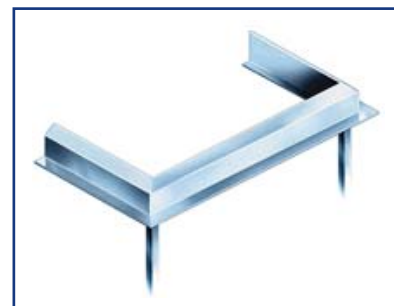

Full Arch Lintel

Segmental Arch Lintel

Apex Lintel

Corner Lintel

Square Bay Lintel

Sun Lounge Lintel

Available as early as 7 working days from date of order. Technical design service available.

Galtee Valley Enterprise Park, Ballylanders, Co. Limerick
Tel: 062 46290, Fax: 062 46291, E-mail: info@batmetalwork.com