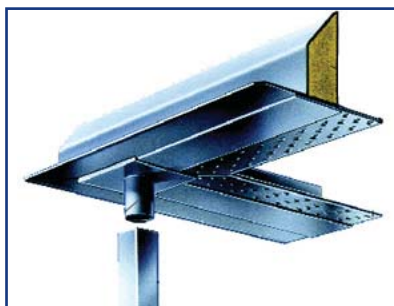

LINTELS

SPECIAL LINTELS

Images below are a small selection of special lintels available, a much wider range of shapes and sizes are available to suit your requirements, for further information please contact our sales office on 062 46290 to discuss your requirements.

Full Arch Lintel

Segmental Arch Lintel

Apex Lintel

Corner Lintel

Square Bay Lintel

Sun Lounge Lintel

Available as early as 7 working days from date of order. Technical design service available.

Galtee Valley Enterprise Park, Ballylanders, Co. Limerick
Tel: 062 46290, Fax: 062 46291, E-mail: info@batmetalwork.com